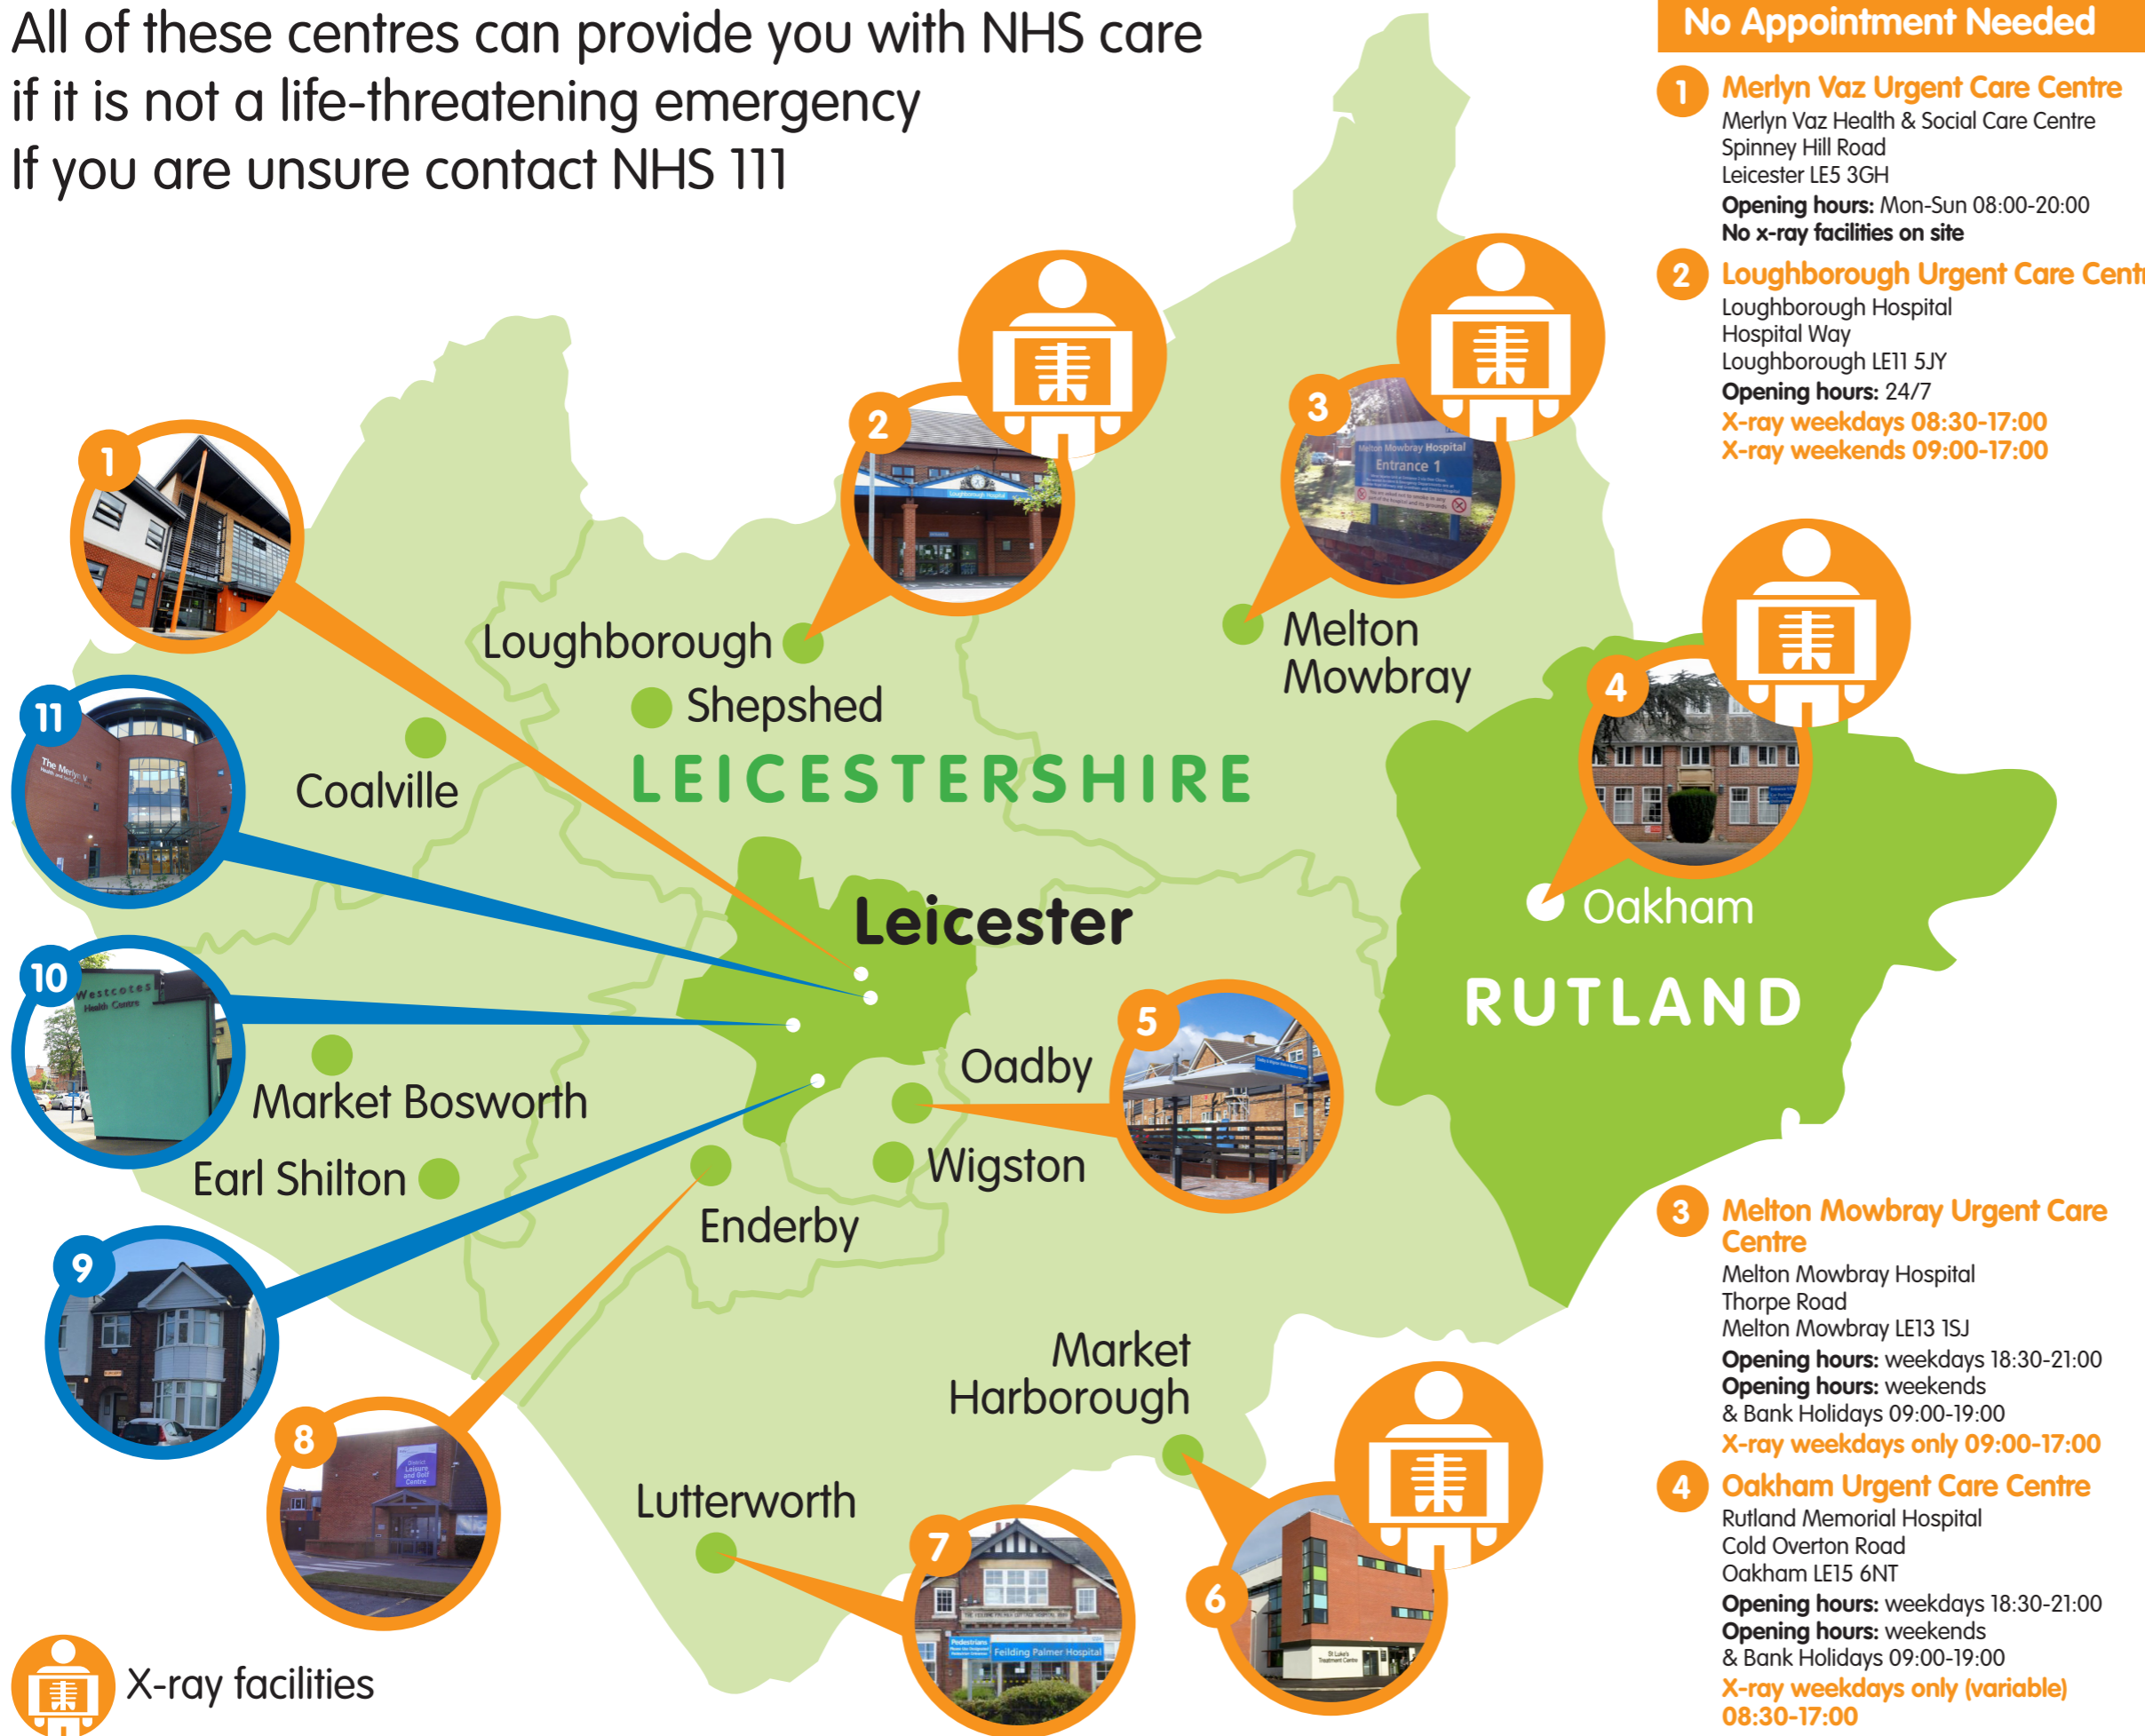

Your guide to local NHS urgent care services

All of these centres can provide you with NHS care if it is not a life-threatening emergency
If you are unsure contact NHS 111

X-ray facilities

No Appointment Needed

- 1 Merlyn Vaz Urgent Care Centre**
Merlyn Vaz Health & Social Care Centre
Spinney Hill Road
Leicester LE5 3GH
Opening hours: Mon-Sun 08:00-20:00
No x-ray facilities on site
- 2 Loughborough Urgent Care Centre**
Loughborough Hospital
Hospital Way
Loughborough LE11 5JY
Opening hours: 24/7
X-ray weekdays 08:30-17:00
X-ray weekends 09:00-17:00
- 3 Melton Mowbray Urgent Care Centre**
Melton Mowbray Hospital
Thorpe Road
Melton Mowbray LE13 1SJ
Opening hours: weekdays 18:30-21:00
Opening hours: weekends & Bank Holidays 09:00-19:00
X-ray weekdays only 09:00-17:00
- 4 Oakham Urgent Care Centre**
Rutland Memorial Hospital
Cold Overton Road
Oakham LE15 6NT
Opening hours: weekdays 18:30-21:00
Opening hours: weekends & Bank Holidays 09:00-19:00
X-ray weekdays only (variable) 08:30-17:00
- 5 Oadby Urgent Care Centre**
18 The Parade
Oadby LE2 5BJ
Opening hours: weekdays 08:00-21:00
Opening hours: weekends & Bank Holidays 08:00-20:00
No x-ray facilities on site
- 6 Market Harborough Urgent Care Centre**
St Luke's Treatment Centre
33 Leicester Road
Market Harborough LE16 7NB
Opening hours: weekdays 18:30-21:00
Opening hours: weekends & Bank Holidays 09:00-19:00
X-ray weekdays only 09:00-17:00
- 7 Lutterworth Urgent Care Centre**
Feilding Palmer Hospital
Gilmorton Road
Lutterworth LE17 4DZ
Opening hours: weekends only 09:00-19:00
No x-ray facilities on site
- 8 Enderby Urgent Care Centre**
Enderby Leisure Centre
Mill Lane
Enderby LE19 4LX
Opening hours: weekdays 18:30-21:00
Opening hours: weekends & Bank Holidays 09:00-19:00
No x-ray facilities on site